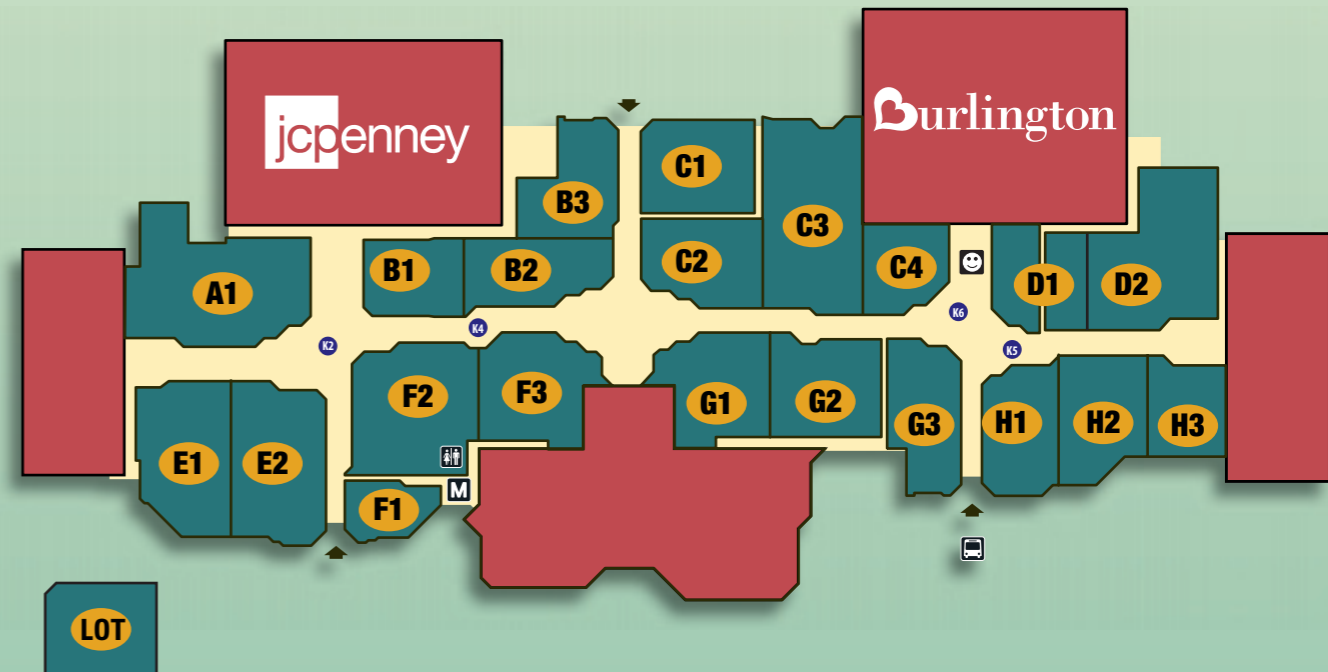

GIFTS, CARDS & BOOKS

F2	Bath & Body Works	729-9192
G1	Spencer's	800-762-0419
C2	Things Remembered	797-4119
B2	Tracy's Hallmark	797-0130
G1	Yankee Candle	729-2103

HEALTH & BEAUTY

F2	Bath & Body Works	729-9192
B3	Cutting Crew	797-1761
C1	Fashion Nails	729-6930
F2	GNC	729-5937
	JCPenney Hair Salon	770-9210
E2	Joli Hair Studio	770-7608
E2	Nail Trix	798-8900
G2	Paradise Hair World	797-1892
H1	Phi Hair Studio	217-5134
C1	Sebastiano Hair Studio	231-9697
F2	The Threading Place	729-2018
B2	Victoria's Secret	729-4525

JEWELRY & ACCESSORIES

G1	Claire's	770-9229
K5	Dakota Watch Company	797-2626
G3	Forever 21 - RED	621-4285
C2	Kay Jewelers	729-0205
K4	Piercing Pagoda	729-7441
K6	Totally Pagoda	798-7770
F2	Van Cott Jewelers	729-9108
F3	Zales	797-1592

SHOES - FOOTWEAR

F3	Champs Sports	729-1854
F3	Foot Locker	798-0558
G3	Forever 21 - RED	621-4285
G1	Journey's	797-2549

A1	Payless ShoeSource	770-6613
A1	Shoe Dept.-ENCORE	766-2396

SPORTS, CLOTHING & COLLECTIBLES

E3	All About Collectibles & More	797-2408
F3	Champs Sports	729-1854
D1	Lids	729-8380
H1	Prolmage Sports	203-1257
B1	Zumiez	729-5186

SERVICES

H2	Girl Scouts Office NYPENN Pathway	724-6572
H1	Oakdale Mall Dental	770-8888
H3	UHS-"Stay Healthy"	763-6060

SPECIALTY RETAIL

D1	Lids	729-8380
F1	Shop 607	343-5974

All telephone numbers begin with area code 607

- Bus Stop
- Restrooms
- Management Office
- Entrance
- Kiosk
- Children's Soft PlayArea

OAKDALE MALL GIFT CARD

Let them choose **EXACTLY** what they desire from anywhere in the Mall. Oakdale Mall Gift Cards are the perfect gift for any occasion. May be purchased in denominations of $10 to $500. Available at the Mall Management Office located across from Ruby Tuesday.

Shop with it. Dine with it. Pamper yourself with it!